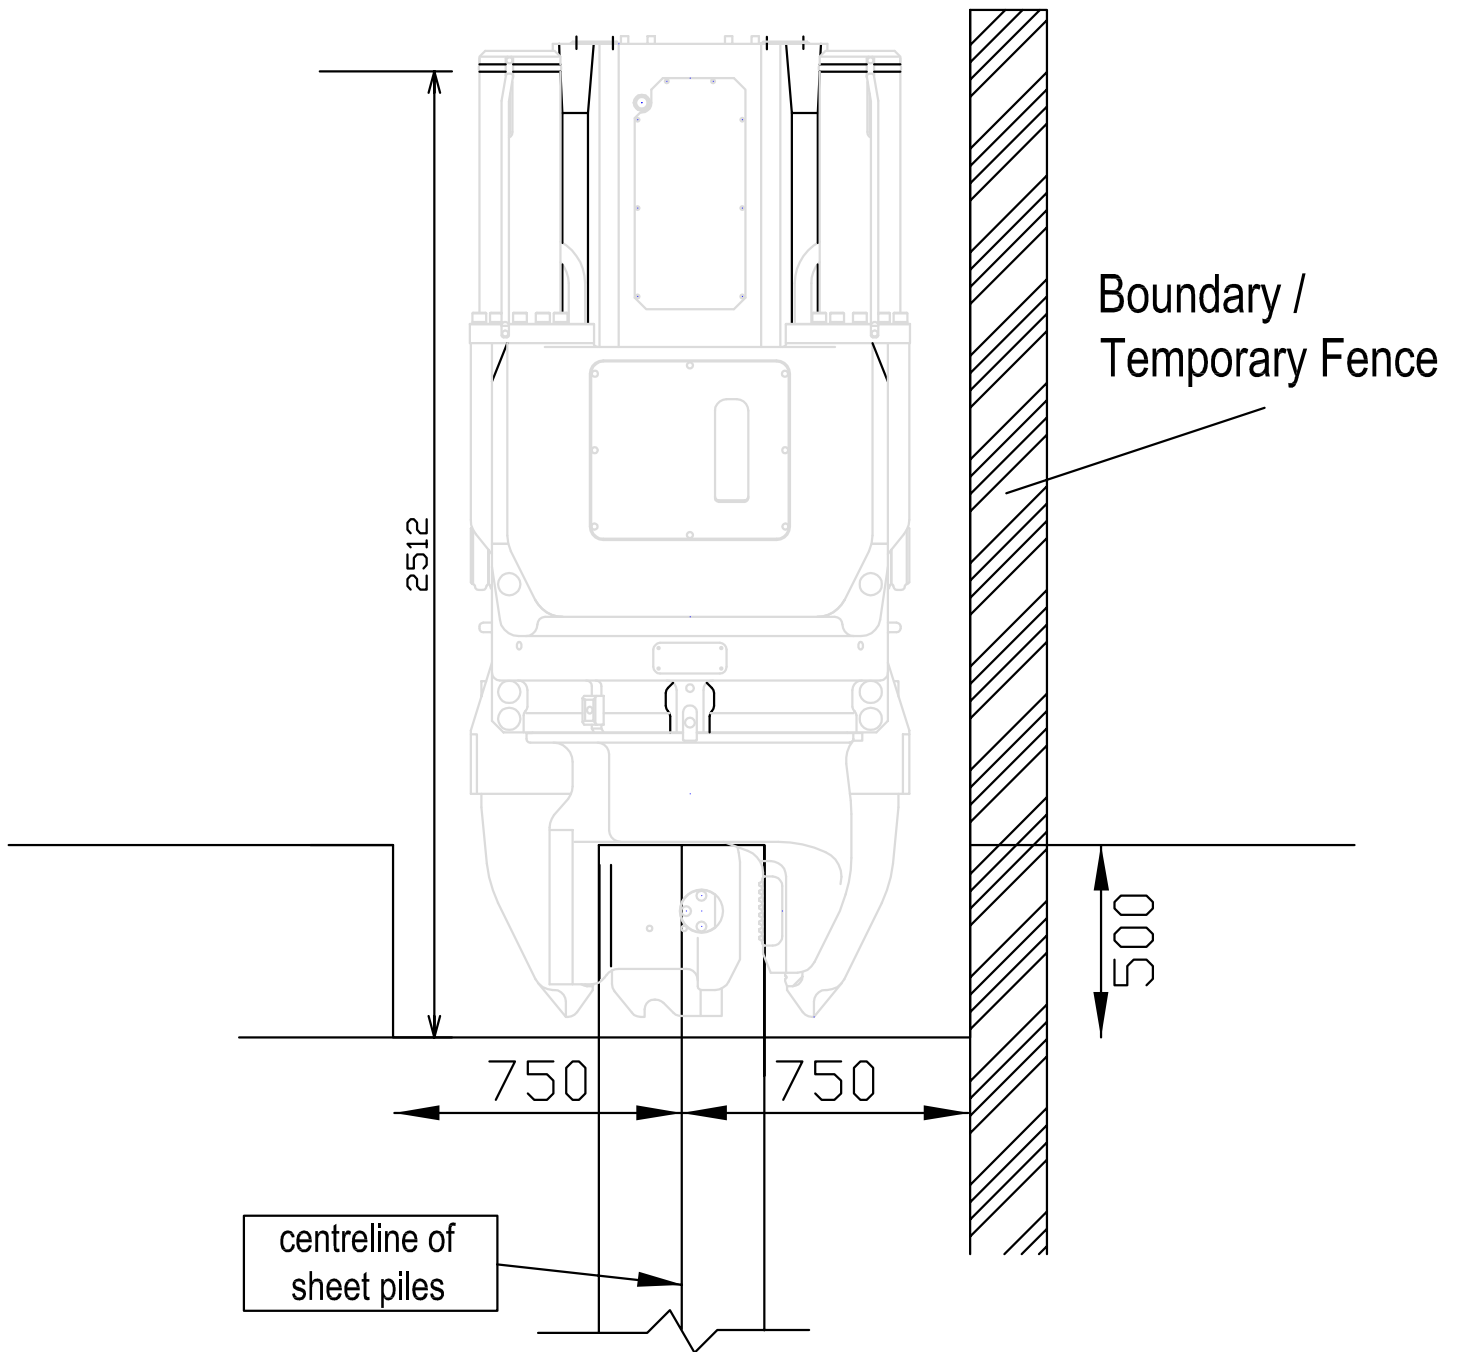

SK02b - Leader Trench - StillWorker

Scale 1:20 @ A4

Unit 7, The Oaks Business Village
Lordswood, Kent ME5 8LF
Tel 01622-794460

Project:

Drawing No.

SK 02b

Drawn By:

MBEL

Date:

OCT '12

Title:

Leader Trench -
Still Worker

Client: