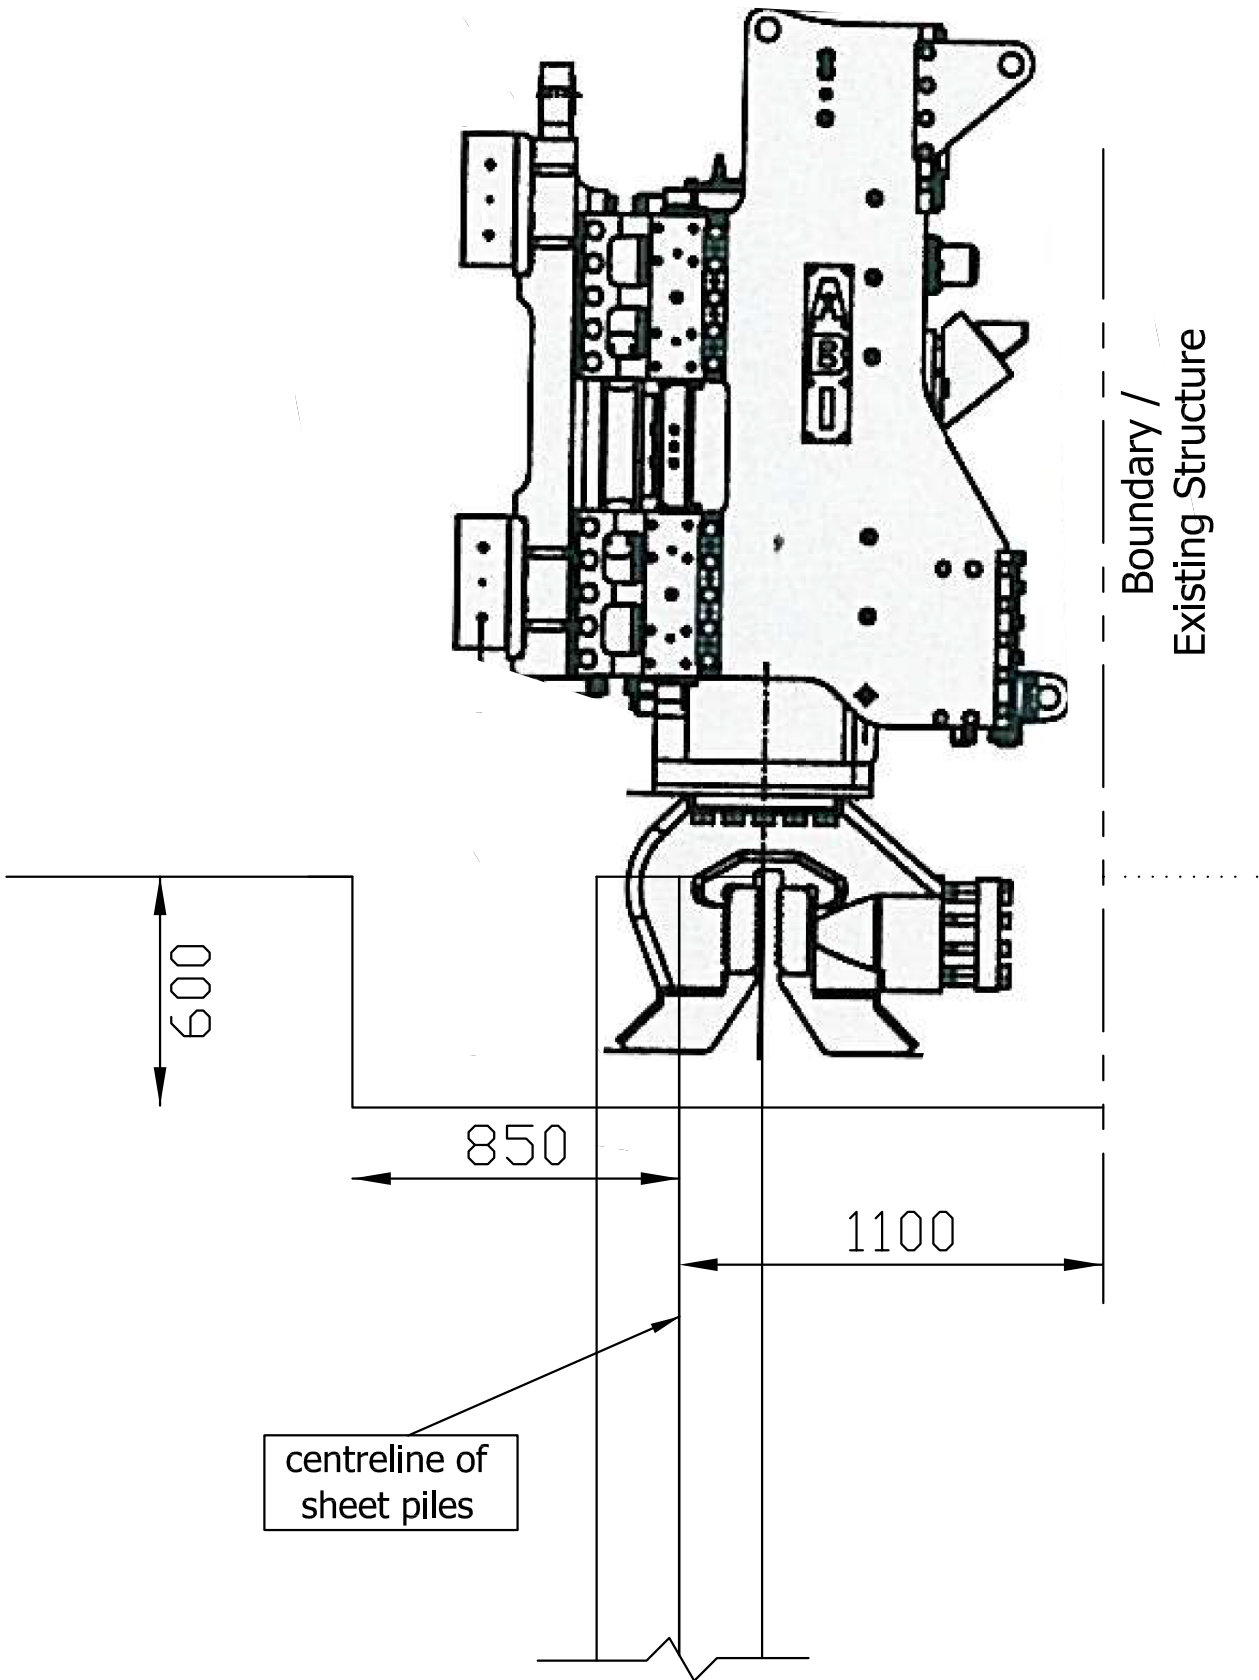

# SK06 - Leader Trench - ABI 13/16 Rig

Unit 7, The Oaks Business Village  
Lordwood, Kent ME5 8LF  
Tel 01622-794460

Project:

Drawing No.

SK 06

Drawn By:

MBEL

Date:

MAY '12

Title:

Leader Trench -  
Leader Rig

Client: